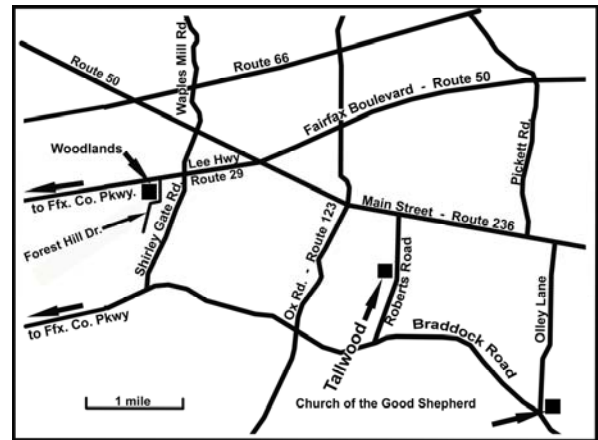

Directions to Reston Locations

- **Washington Plaza Baptist Church at Lake Anne** and **Reston Used Book Shop** are located at the northern end of Lake Anne off North Shore Drive. Enter at Village Road off Baron Cameron Avenue at *Lake Anne Village Center*.
- Once on Village Road, turn almost immediately left onto North Shore Drive and then immediately right to enter the parking lot, where there is ample parking.
- Facing toward the lake, the church is on your right, facing the open plaza. Take the sidewalk on the right side of the church (next to the coffee shop) to enter the ground floor rooms.
- The **Reston Used Book Shop** is across the plaza from the church.

Bus Trip Pickup Location

- **Bus Trip Pickup** is from **Parking Lot No. 44** on the outside of the circular road in Fair Oaks Mall near the Macy's closest to Sears. Fair Oaks Mall is at the intersection of I-66 & 50 in Fairfax and is accessible from 50 or West Ox Road (Route 608).

Directions to Fairfax Locations

- **Tallwood** at 4210 Roberts Road can be accessed from Route 236 (Main Street) or Braddock Road. Parking is available in the lot in front of Tallwood and in the pool lot to the right (north) of Tallwood.
- **Church of the Good Shepherd (COGS)** at 9350 Braddock Road is at the corner of Braddock Road and Olley Lane. Coming from Braddock Road, turn onto Olley Lane and take second right into parking lot.
- **Woodlands** is located at 4320 Forest Hill Drive. From Tallwood turn right on Roberts Road. At the signal, turn right onto Braddock Road. Turn Right onto Shirley Gate, then turn left onto 29, make a left onto Forest Hill Dr.