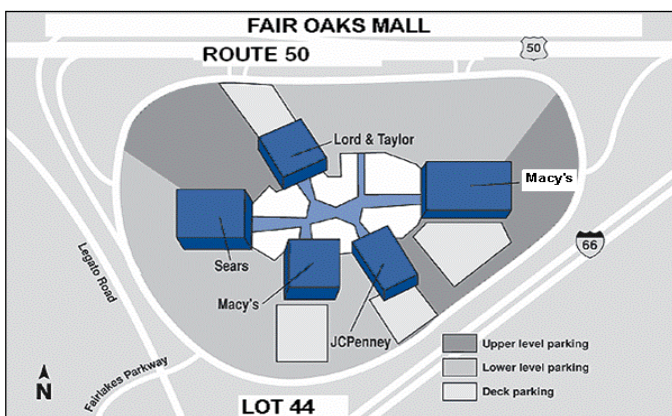

Directions to Reston Locations

- **Washington Plaza Baptist Church at Lake Anne** and **Reston Used Book Shop** are located at the northern end of Lake Anne off North Shore Drive. Enter at Village Road off Baron Cameron Avenue at *Lake Anne Village Center*.
- Once on Village Road, turn almost immediately left onto North Shore Drive and then immediately right to enter the parking lot, where there is ample parking.
- Facing toward the lake, the church is on your right, facing the open plaza. Take the sidewalk on the right side of the church (next to the coffee shop) to enter the ground floor rooms.
- The **Reston Used Book Shop** is across the plaza from the church.

Bus Trip Pickup Location

- **Bus Trip Pickup** is from **Parking Lot No. 44** on the outside of the circular road in Fair Oaks Mall near the Macy's closest to Sears. Fair Oaks Mall is at the intersection of I-66 & 50 in Fairfax and is accessible from 50 or West Ox Road (Route 608).

Directions to Fairfax Locations

- **Tallwood** at 4210 Roberts Road can be accessed from Route 236 (Main Street) or Braddock Road. Parking is available in the lot in front of Tallwood and in the pool lot to the right (north) of Tallwood.
- **Church of the Good Shepherd (COGS)** at 9350 Braddock Road is at the corner of Braddock Road and Olley Lane. Coming from Braddock Road, turn onto Olley Lane and take second right into parking lot.
- **Woodlands** is located at 4320 Forest Hill Drive. From Tallwood turn right on Roberts Road. At the signal, turn right onto Braddock Road. Turn Right onto Shirley Gate, then turn left onto 29, make a left onto Forest Hill Dr.