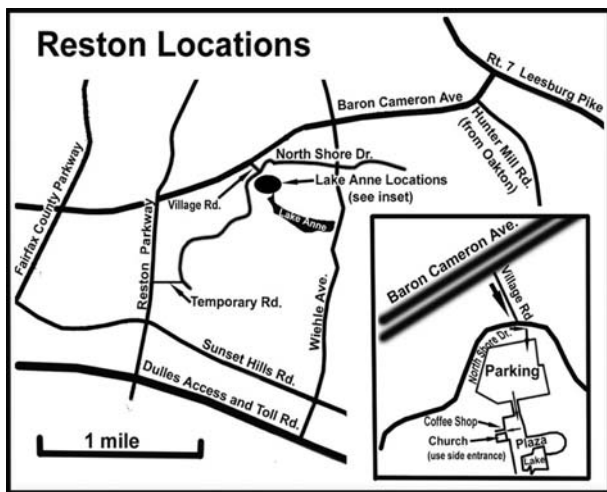

Directions to Reston Locations

- **Washington Plaza Baptist Church at Lake Anne** and **Reston Used Book Shop** are located at the northern end of Lake Anne off North Shore Drive. Enter at Village Road off Baron Cameron Avenue at *Lake Anne Village Center*.
- Once on Village Road, turn almost immediately left onto North Shore Drive and then immediately right to enter the parking lot, where there is ample parking.
- Facing toward the lake, the church is on your right, facing the open plaza. Take the sidewalk on the right side of the church (next to the coffee shop) to enter the ground floor rooms.
- The **Reston Used Book Shop** is across the plaza from the church.

Bus Trip Pickup Location

- **Bus Trip Pickup** is from **Parking Lot No. 44** on the outside of the circular road in Fair Oaks Mall near the Macy's closest to Sears. Fair Oaks Mall is at the intersection of I-66 & 50 in Fairfax and is accessible from 50 or West Ox Road (Route 608).

Directions to Fairfax Locations

- **Tallwood** at 4210 Roberts Road can be accessed from Route 236 (Main Street) or Braddock Road. Parking is available in the lot in front of Tallwood and in the pool lot to the right (north) of Tallwood.
- **Church of the Good Shepherd (COGS)** at 9350 Braddock Road is at the corner of Braddock Road and Olley Lane. Coming from Braddock Road, turn onto Olley Lane and take second right into parking lot.
- **Woodlands** is located at 4320 Forest Hill Drive. From Tallwood turn right on Roberts Road. At the signal, turn right onto Braddock Road. Turn Right onto Shirley Gate, then turn left onto 29, make a left onto Forest Hill Dr.